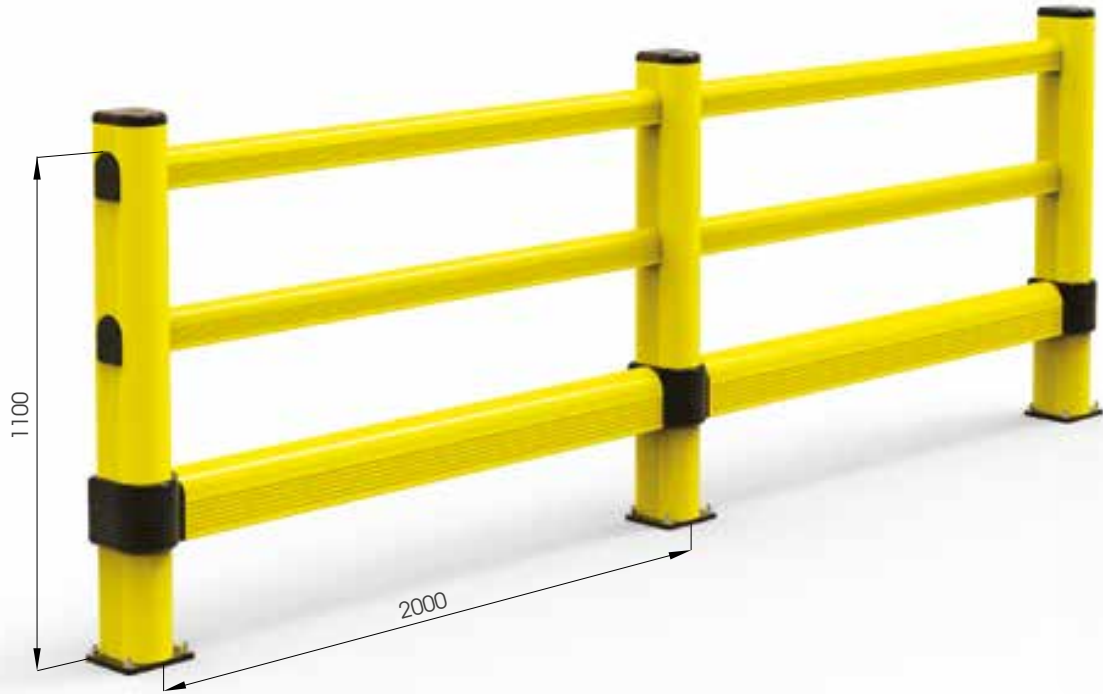

Link

LINK 150/1

DIFFERENT SIZES ON REQUEST

M12 GALVANISED STEEL

LINK 150/1

Equipped with accessories

Packing Colour **unpacked on pallet**
M