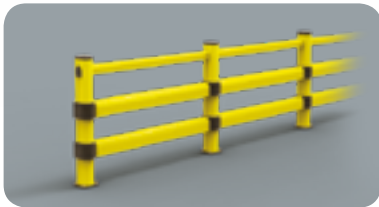

LINK 150/2

DIFFERENT SIZES ON REQUEST

M12 GALVANISED STEEL

LINK 150/2

Equipped with accessories

Packing Colour **unpacked on pallet**