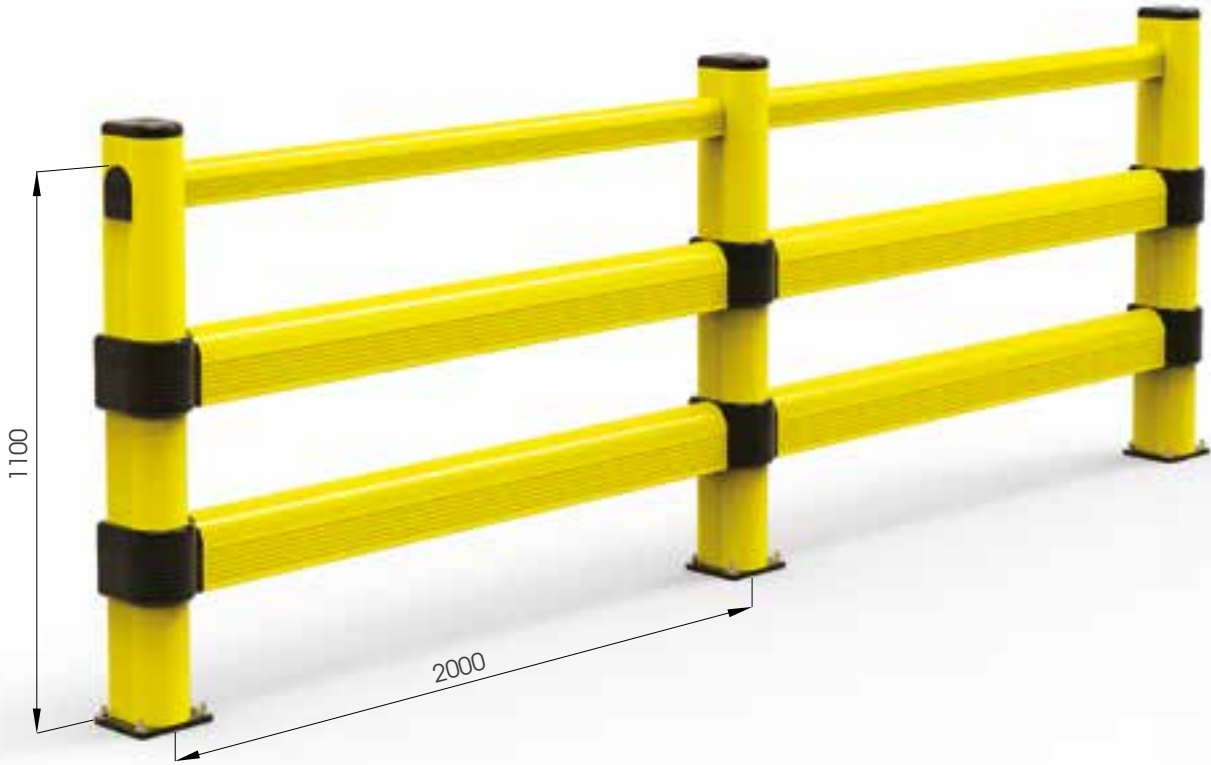

LINK 150/2

DIFFERENT SIZES ON REQUEST

M12 GALVANISED STEEL

LINK 150/2

Equipped with accessories

Packing Colour **unpacked on pallet**