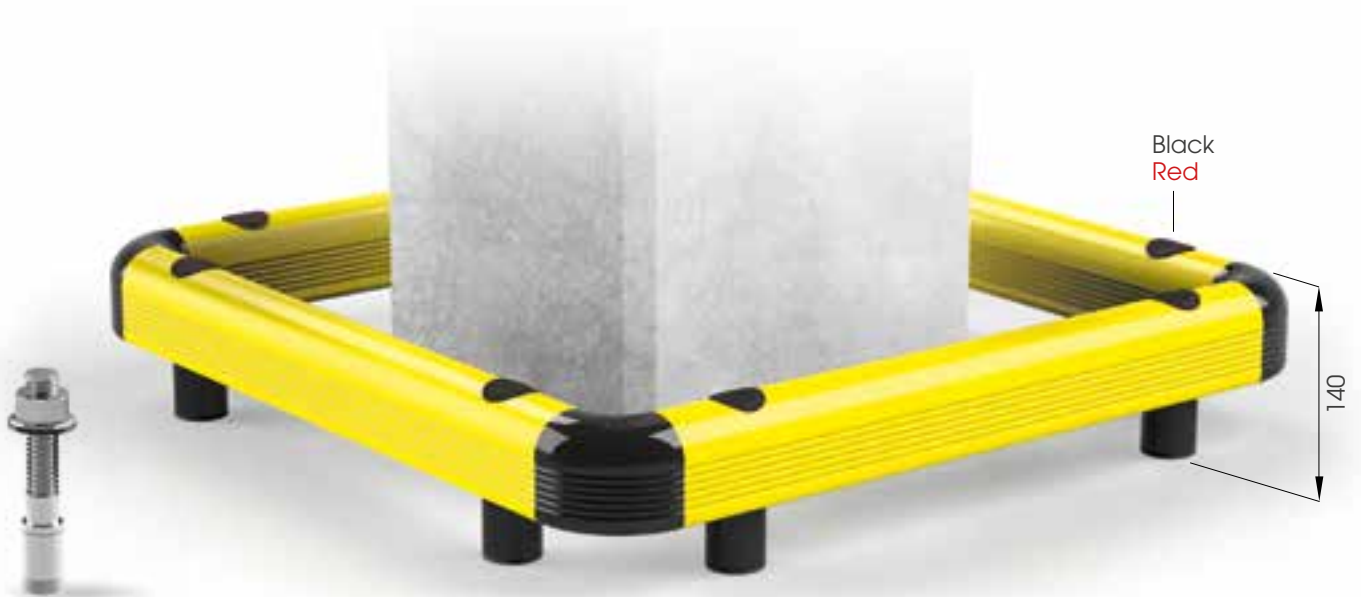

COLUMN PROTECTION 90

DIFFERENT SIZES ON REQUEST

M16
STAINLESS STEEL

COPRO 90 500x500
600x600
700x700

Equipped with accessories

Packing Colour **unpacked on pallet**