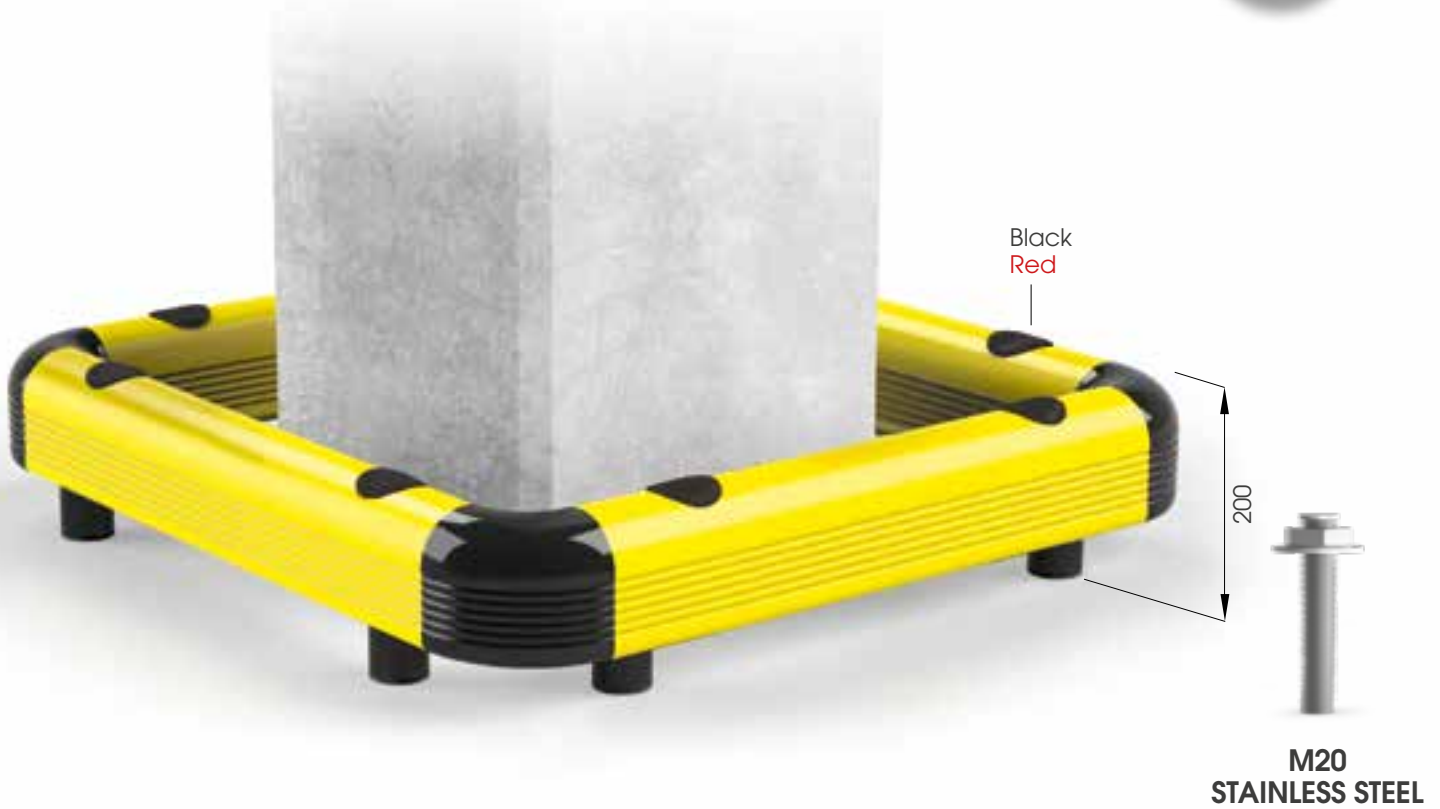

COLUMN PROTECTION 150

DIFFERENT SIZES ON REQUEST

COPRO 150 500x500
600x600
700x700
Equipped with accessories

Packing Colour **unpacked on pallet**
M