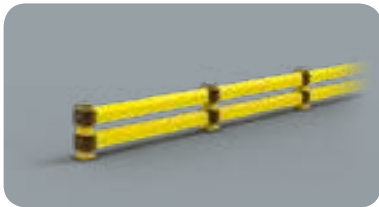

# LINK LM

DIFFERENT SIZES ON REQUEST

M12 GALVANISED STEEL

## LINK LM

Equipped with accessories

Packing Colour **unpacked on pallet**