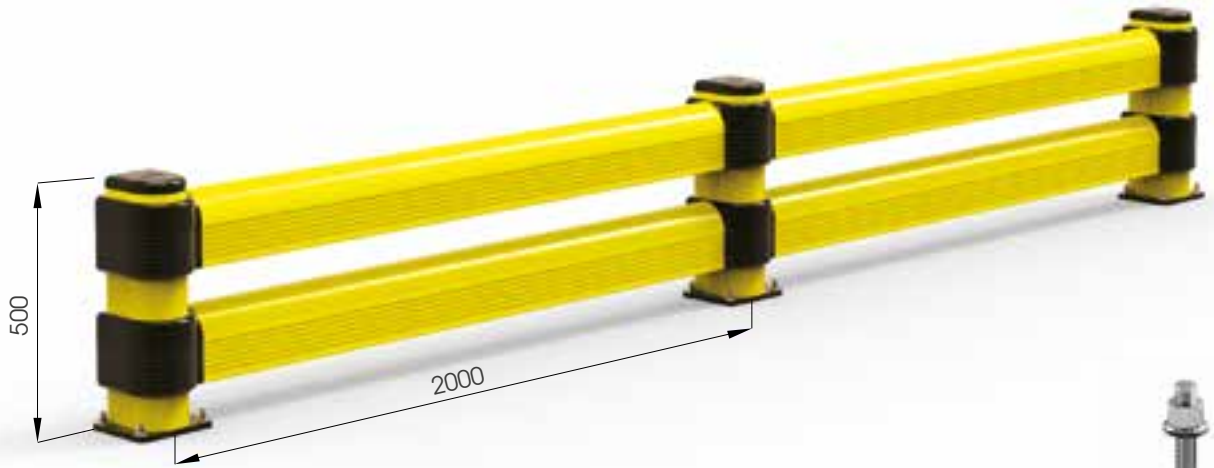

# LINK LM

DIFFERENT SIZES ON REQUEST

M12 GALVANISED STEEL

## LINK LM

Equipped with accessories

Packing Colour **unpacked on pallet**