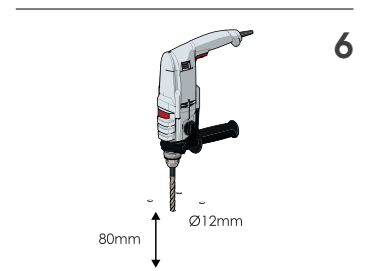

LINK SINGLE

ISTRUZIONI DI INSTALLAZIONE
ASSEMBLY INSTRUCTIONS

WARNING | The distance of installation depends on speed and weight of vehicle

06. GUARD RAILS - LINK SINGLE

10

11

12

13