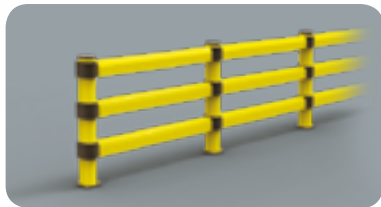

Link

LINK 150/3

DIFFERENT SIZES ON REQUEST

M12 GALVANISED STEEL

LINK 150/3

Equipped with accessories

Packing Colour **unpacked on pallet**