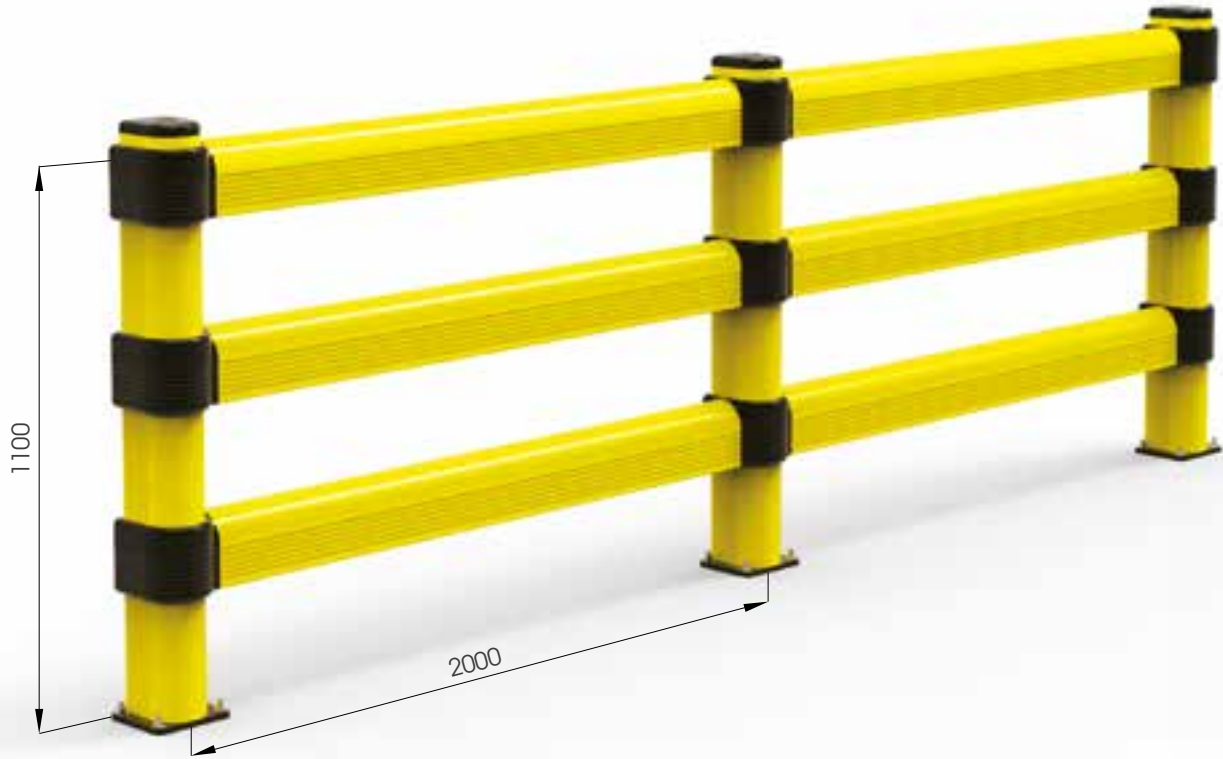

Link

LINK 150/3

DIFFERENT SIZES ON REQUEST

M12 GALVANISED STEEL

LINK 150/3

Equipped with accessories

Packing Colour **unpacked on pallet**