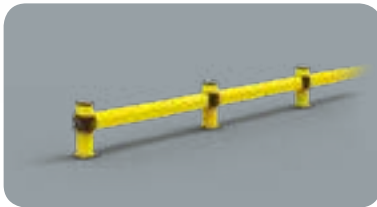

# LINK SINGLE

DIFFERENT SIZES ON REQUEST

M12 GALVANISED STEEL

## LINK SINGLE

Equipped with accessories

Packing Colour **unpacked on pallet**