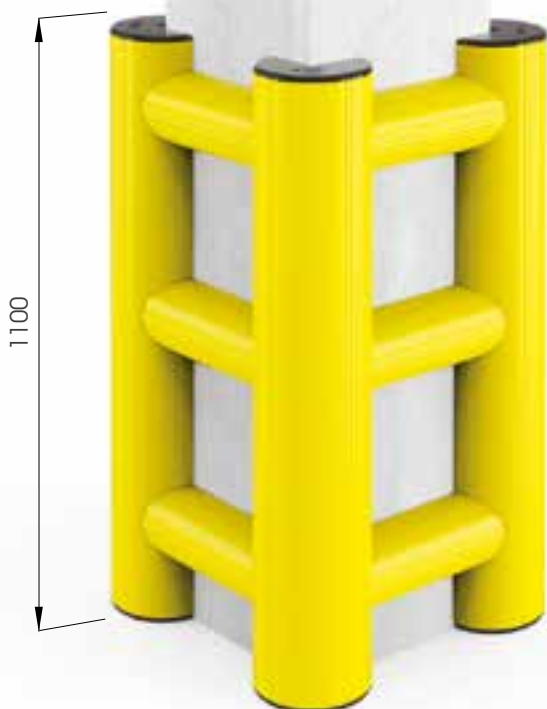

Column protections

HUG TOWER

DIFFERENT SIZES ON REQUEST

**TOWER 500x500
600x600
700x700**
Equipped with accessories

Packing Colour **to be defined**
Colour **M**